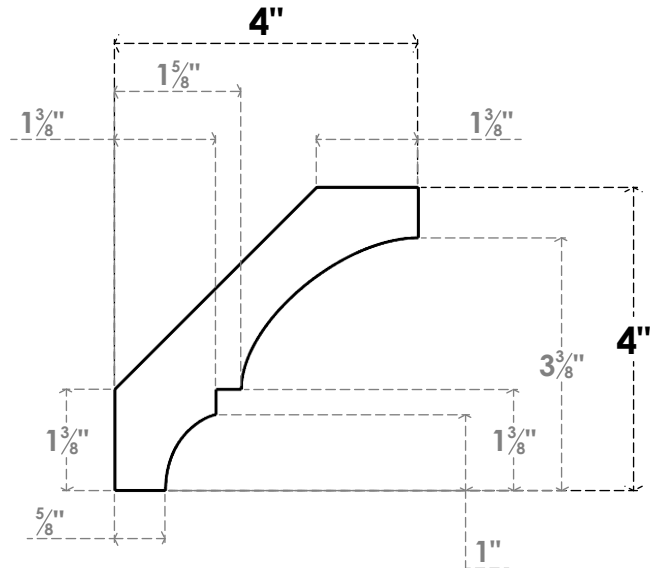

ITEM NUMBER: BRCPC055X04000X04000BOA

5 1/2"W X 4"D X 4"H BALBOA ARCHITECTURAL GRADE PVC CLOSED KNEE BRACE

SIDE PROFILE

FRONT PROFILE

ISOMETRIC

EKENA MILLWORK
2300 WEST MAIN ST.
CLARKSVILLE, TX 75426
TOLL FREE: 866-607-0453
WWW.EKENAMILLWORK.COM