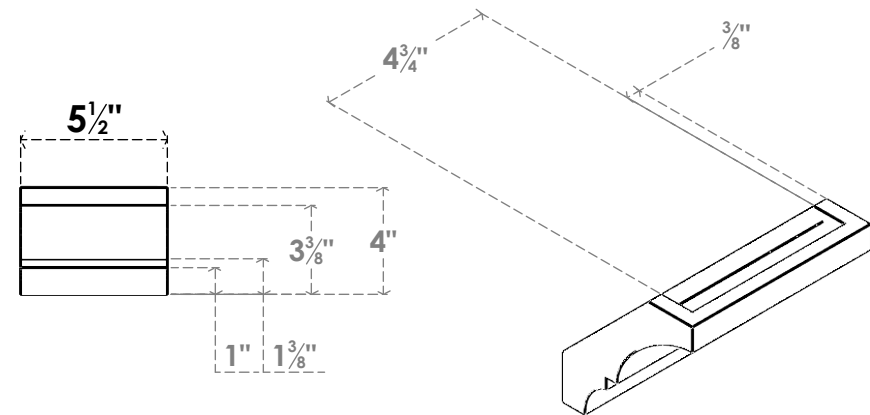

ITEM NUMBER: BRCPC055X04000X04000BOA

5 1/2"W X 4"D X 4"H BALBOA ARCHITECTURAL GRADE PVC CLOSED KNEE BRACE

SIDE PROFILE

FRONT PROFILE

ISOMETRIC

EKENA MILLWORK
2300 WEST MAIN ST.
CLARKSVILLE, TX 75426
TOLL FREE: 866-607-0453
WWW.EKENAMILLWORK.COM